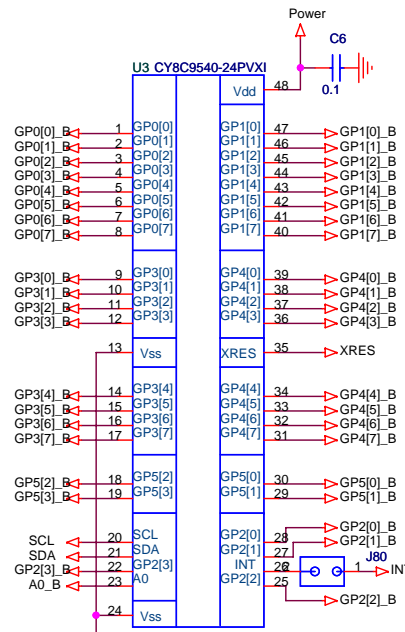

Title		
I2C Port Expander		
Size	Document Number	Rev
A4	REF-13522	
Date:	Tuesday, May 16, 2006	Sheet 0 of 4

Title		
I2C Port Expander		
Size	Document Number	Rev
B	REF-13522	B
Date:	Friday, May 19, 2006	Sheet 0 of 4

Title		
I2C Port Expander		
Size	Document Number	Rev
B	REF-13522	B
Date:	Tuesday, May 16, 2006	Sheet 0 of 4

Title		
I2C Port Expander		
Size	Document Number	Rev
A	REF-13522	B
Date:	Tuesday, May 16, 2006	Sheet 0 of 4