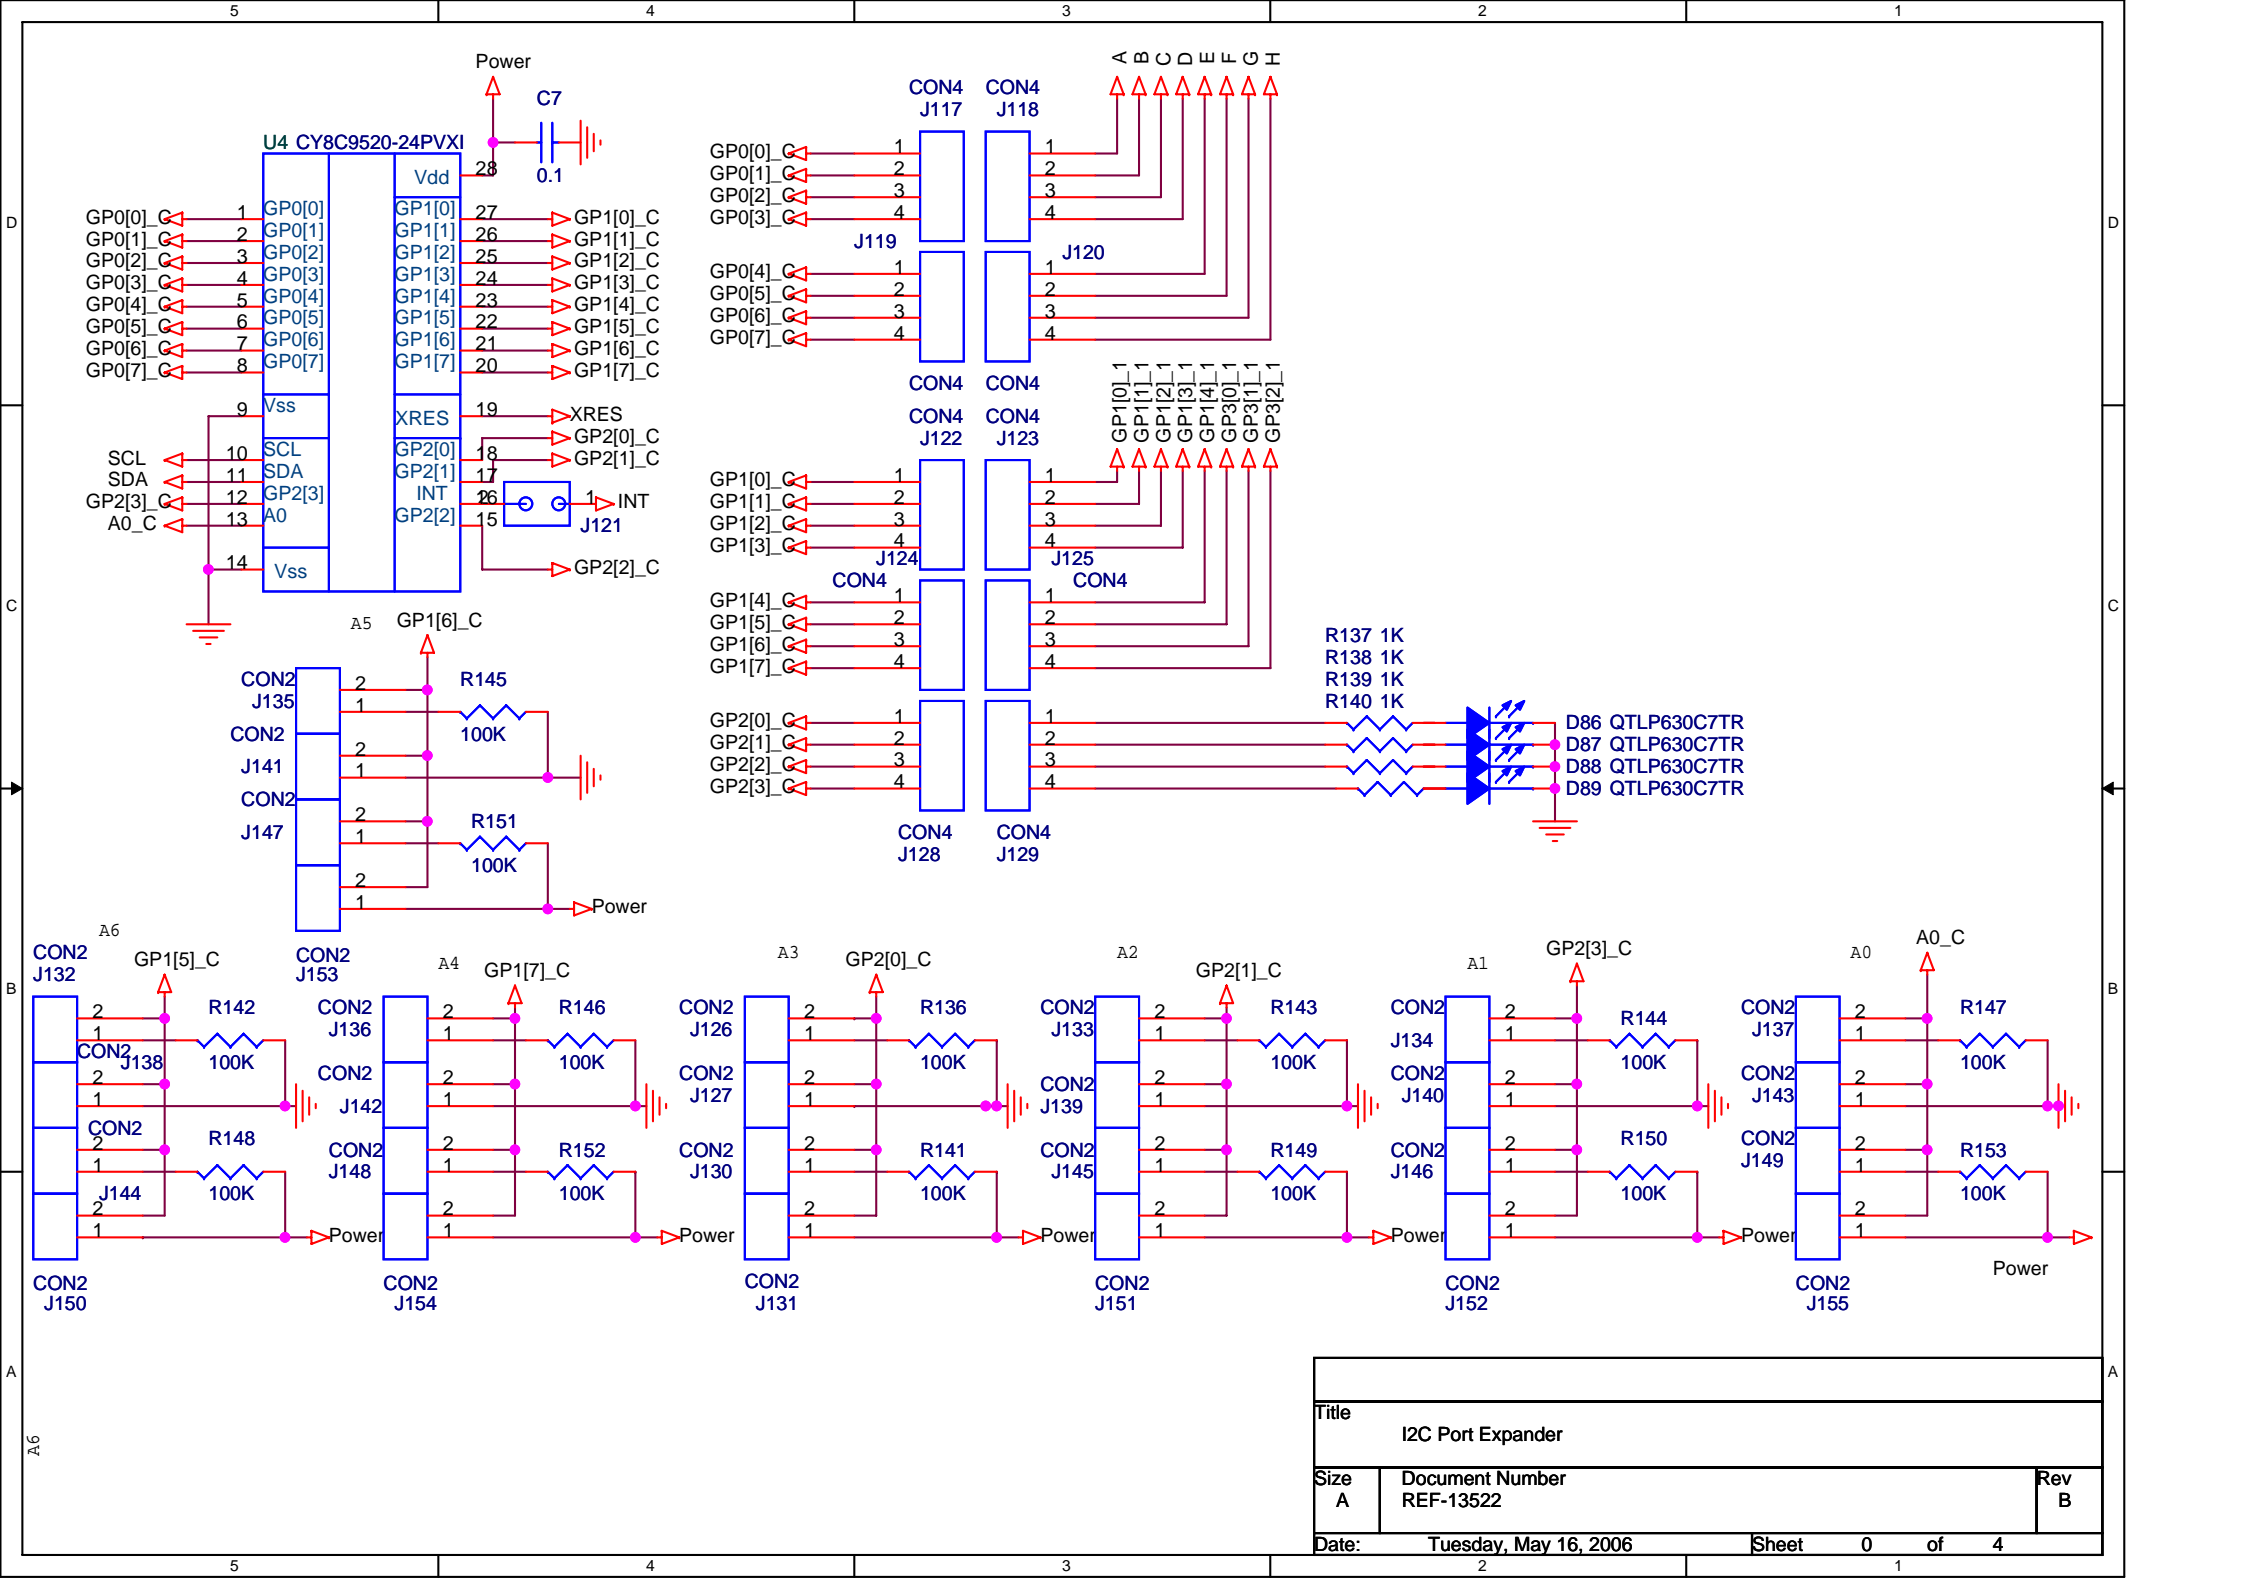

Title		
I2C Port Expander		
Size	Document Number	Rev
A4	REF-13522	
Date:	Tuesday, May 16, 2006	Sheet 0 of 4

Title		
I2C Port Expander		
Size	Document Number	Rev
B	REF-13522	B
Date:	Friday, May 19, 2006	Sheet 0 of 4

Title		
I2C Port Expander		
Size	Document Number	Rev
B	REF-13522	B
Date:	Tuesday, May 16, 2006	Sheet 0 of 4

Title		
I2C Port Expander		
Size	Document Number	Rev
A	REF-13522	B
Date:	Tuesday, May 16, 2006	Sheet 0 of 4