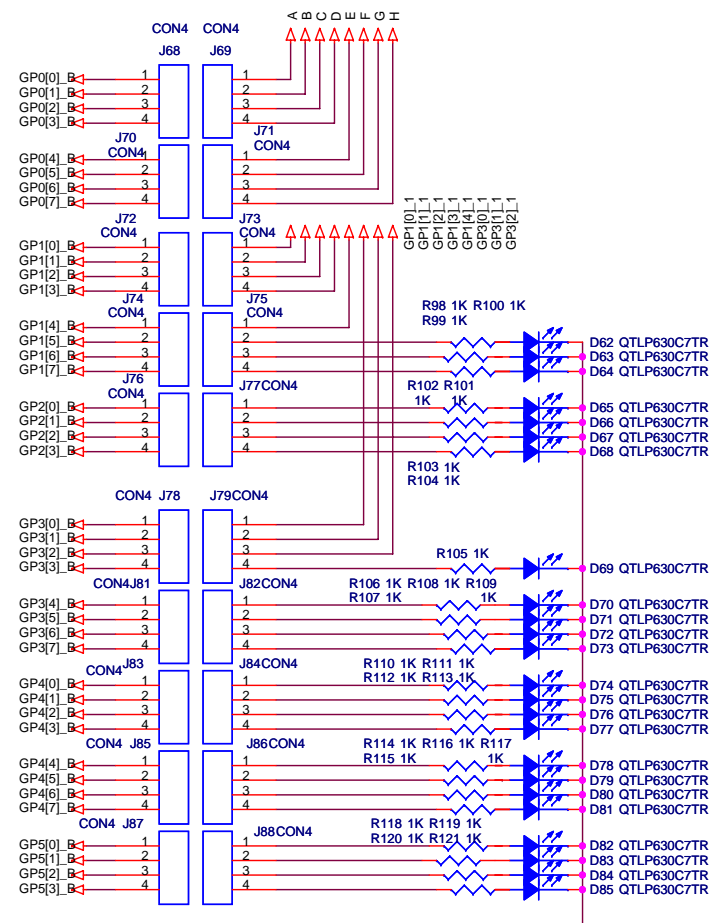

Title		
I2C Port Expander		
Size	Document Number	Rev
A4	REF-13522	
Date:	Tuesday, May 16, 2006	Sheet 0 of 4

Title		
I2C Port Expander		
Size	Document Number	Rev
B	REF-13522	B
Date:	Friday, May 19, 2006	Sheet 0 of 4

Title		
I2C Port Expander		
Size	Document Number	Rev
B	REF-13522	B
Date:	Tuesday, May 16, 2006	Sheet 0 of 4

Title		
I2C Port Expander		
Size	Document Number	Rev
A	REF-13522	B
Date:	Tuesday, May 16, 2006	Sheet 0 of 4