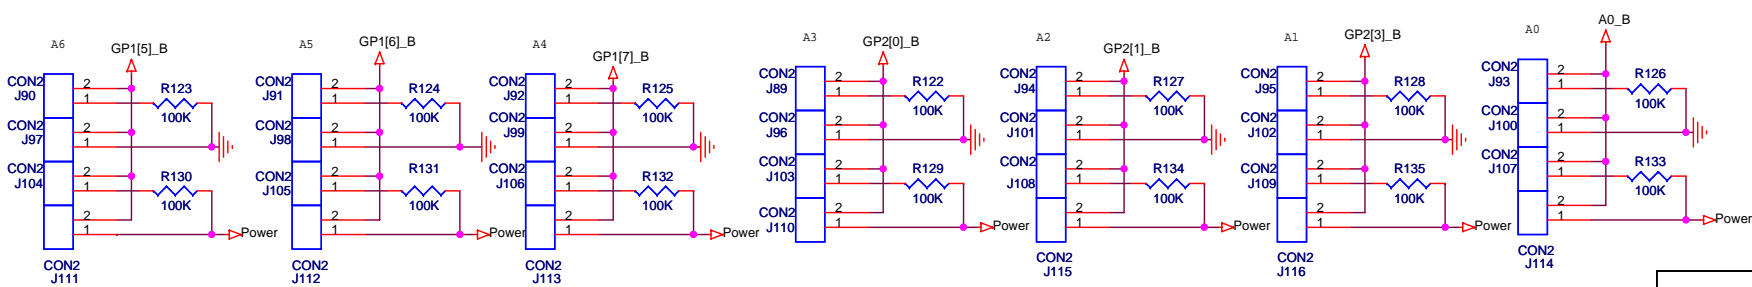

Title		
I2C Port Expander		
Size	Document Number	Rev
A4	REF-13522	
Date:	Tuesday, May 16, 2006	Sheet 0 of 4

Title		
I2C Port Expander		
Size	Document Number	Rev
B	REF-13522	B
Date:	Friday, May 19, 2006	Sheet 0 of 4

Title		
I2C Port Expander		
Size	Document Number	Rev
B	REF-13522	B
Date:	Tuesday, May 16, 2006	Sheet 0 of 4

Title		
I2C Port Expander		
Size	Document Number	Rev
A	REF-13522	B
Date:	Tuesday, May 16, 2006	Sheet 0 of 4